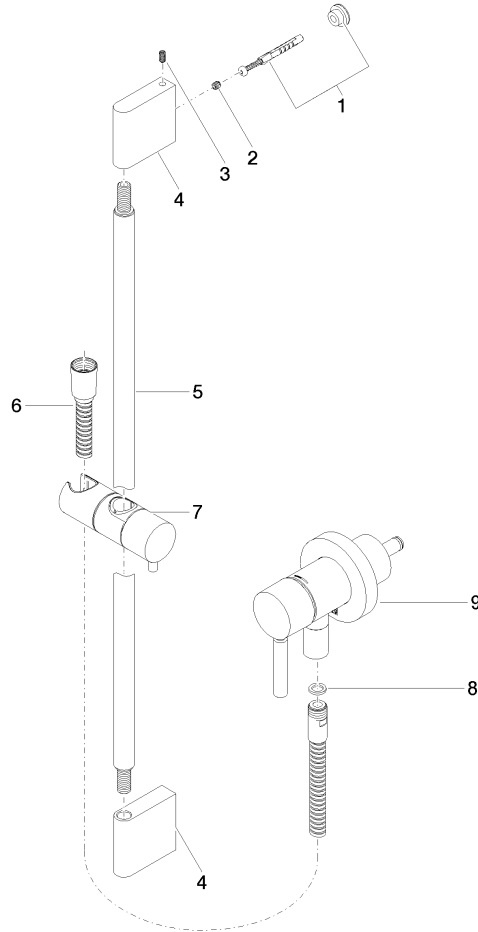

Concealed single-lever mixer with integrated shower connection with shower set without hand shower - Platinum

TARA

36 013 660

Fits: TARA, META

- cover plate Ø 78 mm
- metal shower hose 1750mm with integrated anti-twist protection
- slide bar

Required miscellaneous

	Concealed wall mounting - •max. recess depth 103 mm •min. recess depth 78 mm	35 003 970 90
--	---	---------------

Required miscellaneous

	Hand shower FlowReduce - Platinum	28 016 979-08 0010
--	--	--------------------

Concealed single-lever mixer with integrated shower connection with shower set without hand shower - Platinum

TARA

Certificates

Belgaqua_21-025- WRAS_2011027. LGA_29569.
27_1.

36 013 660

Spare parts list

No.	Item Number	Name	Quantity used	Delivery time
1	05 17 20 726 02 90	fixing set	1	2
2	09 31 11 049 90	pin	2	2
3	04 31 11 113 00 90	pin	2	2
4	08 17 97 054-08	holder	2	40
5	90 28 22 597 00-08	holder	1	-
Spare part can no longer be ordered, please order the replacement item				
6	28 322 970-08	Metal shower hose 1/2" x 3/8" x 1750 mm - Platinum	1	40
7	12 580 970-08	Slide unit - Platinum	1	40
8	90 14 20 026 00 90	seal	1	2
9	36 045 660-08	Concealed single-lever mixer with cover plate with integrated shower connection - Platinum	1	40