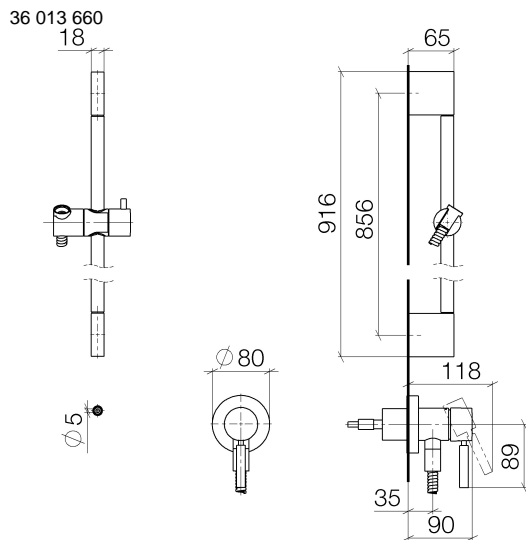

Concealed single-lever mixer with integrated shower connection with shower set without hand shower - Platinum

TARA

36 013 660

Fits: TARA, META

- cover plate Ø 78 mm
- metal shower hose 1750mm with integrated anti-twist protection
- slide bar

Required miscellaneous

	Concealed wall mounting - •max. recess depth 103 mm •min. recess depth 78 mm	35 003 970 90
--	---	---------------

Required miscellaneous

	Hand shower FlowReduce - Platinum	28 016 979-08 0010
--	--	--------------------

Concealed single-lever mixer with integrated shower connection with shower set without hand shower - Platinum

TARA

Certificates

Belgaqua_21-025- WRAS_2011027. LGA_29569.
27_1.

36 013 660

Spare parts list

No.	Item Number	Name	Quantity used	Delivery time
1	05 17 20 726 02 90	fixing set	1	2
2	09 31 11 049 90	pin	2	2
3	04 31 11 113 00 90	pin	2	2
4	08 17 97 054-08	holder	2	40
5	90 28 22 597 00-08	holder	1	-
Spare part can no longer be ordered, please order the replacement item				
6	28 322 970-08	Metal shower hose 1/2" x 3/8" x 1750 mm - Platinum	1	40
7	12 580 970-08	Slide unit - Platinum	1	40
8	90 14 20 026 00 90	seal	1	2
9	36 045 660-08	Concealed single-lever mixer with cover plate with integrated shower connection - Platinum	1	40